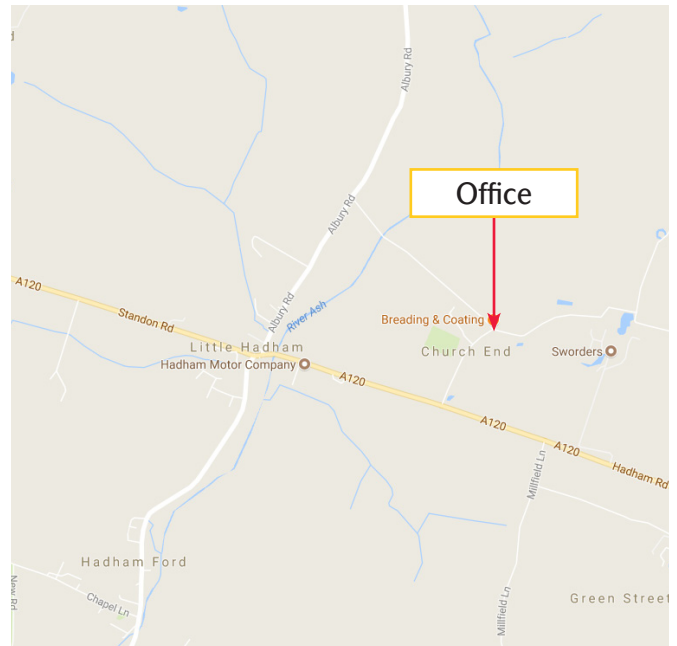

Directions to: Little Hadham Charity Office

Unit 5a, Hadham Industrial Estate, Church End, Little Hadham, Ware, Hertfordshire, SG11 2DY

From Cambridge

Take the M11 towards London.

Take exit 8 from M11 to take the A120. Take the 5th exit on the roundabout to continue on the A120.

Go straight on the next two roundabouts, on the third roundabout take the third exit onto Hadham Rd/A120.

Around one and half miles up the road you will see a turning on your right for Hadham Industrial Estates, Church End.

From Hertford

Take the A414 out of Hertford and take the third exit onto the A10 slip road to Cambridge/Ware/B1001.

At the roundabout take the third exit onto Standon Hill/A120.

Around four and a half miles up the road you will see a turning on your left for Hadham Industrial Estates, Church End.

At the next roundabout take the fourth exit onto A120 and go straight over the next two roundabouts to stay on the A120. On the next roundabout take the third exit onto Hadham Rd/A120.

Around one and half miles up the road you will see a turning on your right for Hadham Industrial Estates, Church End.